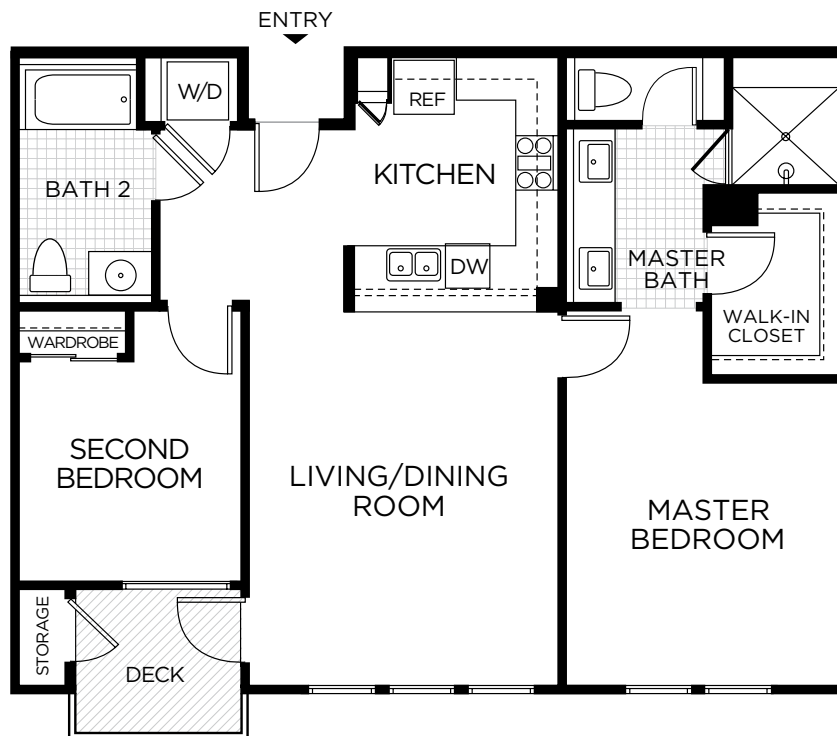

blu

Plan B2

2 Bedrooms
2 Baths
Deck
Approx. 1,047 sq.ft.

Residences #118, 119, 209, 210

First Level

Second Level

Blu Sales Gallery open daily from 10am-6pm
350 Long Beach Boulevard, Long Beach, California 90802